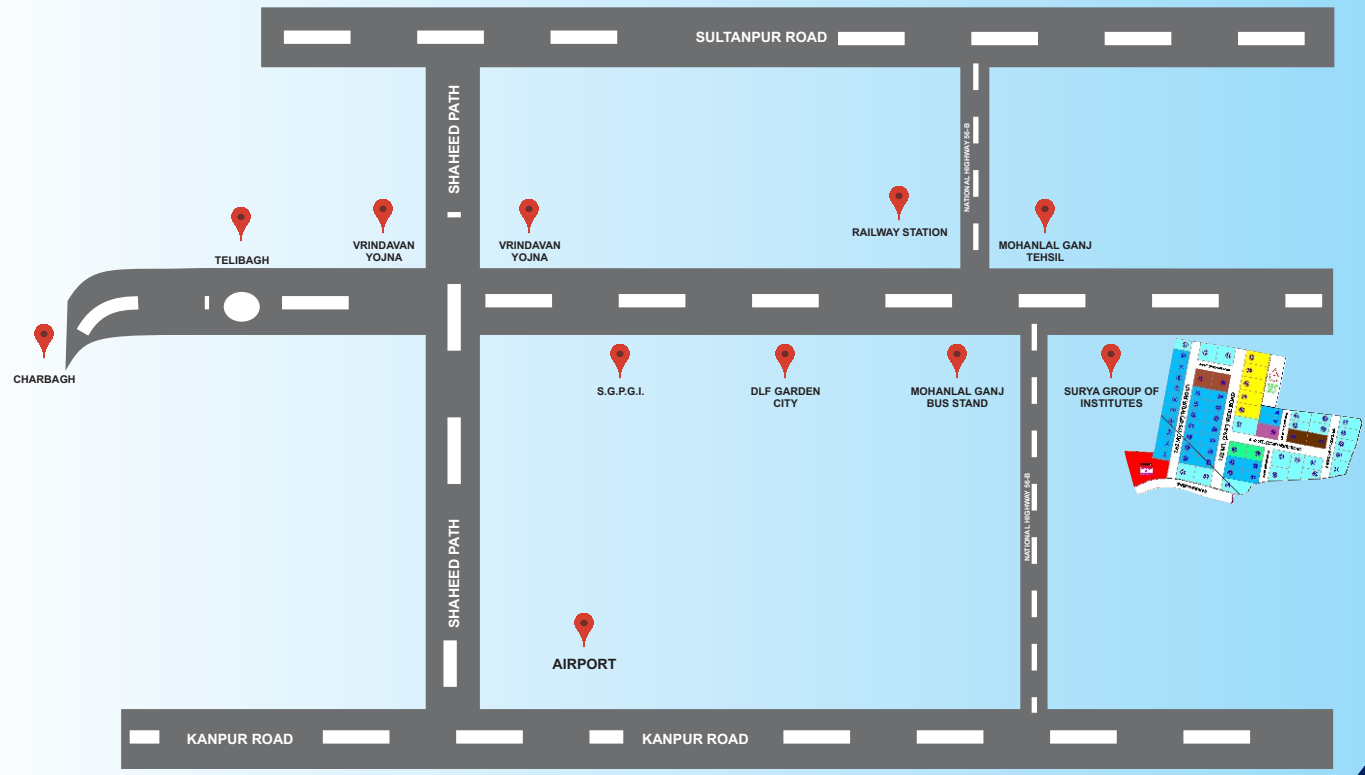

**RUDRAM RESIDENCY**  
 AT NATIONAL HIGHWAY 24  
 Adjoining Surya Group Of Institutes  
 (LUCKNOW - RAE BAREILLY ROAD)

*Where Nature is Part Of Life*

**ROAD MAP**

**RUDRAM RESIDENCY**  
 NATIONAL HIGHWAY 24  
 (LUCKNOW - RAE BAREILLY ROAD)

## RUDRAM RESIDENCY

AT NATIONAL HIGHWAY 24  
Adjoining Surya Group Of Institutes  
(LUCKNOW - RAE BAREILLY ROAD)

Where  
Nature is  
Part Of  
Life

#### ADVANTAGES & SALIENT FEATURES

- SITUATED AT NATIONAL HIGHWAY
- WIDE OPEN ROADS
- DRAINAGE SYSTEM
- ROAD SIDE PLANTATIONS
- 24 HRS PUBLIC CONVEYANCE
- ECO- FRIENDLY ATMOSPHERE
- ROW HOUSES
- COMMERCIAL AREA